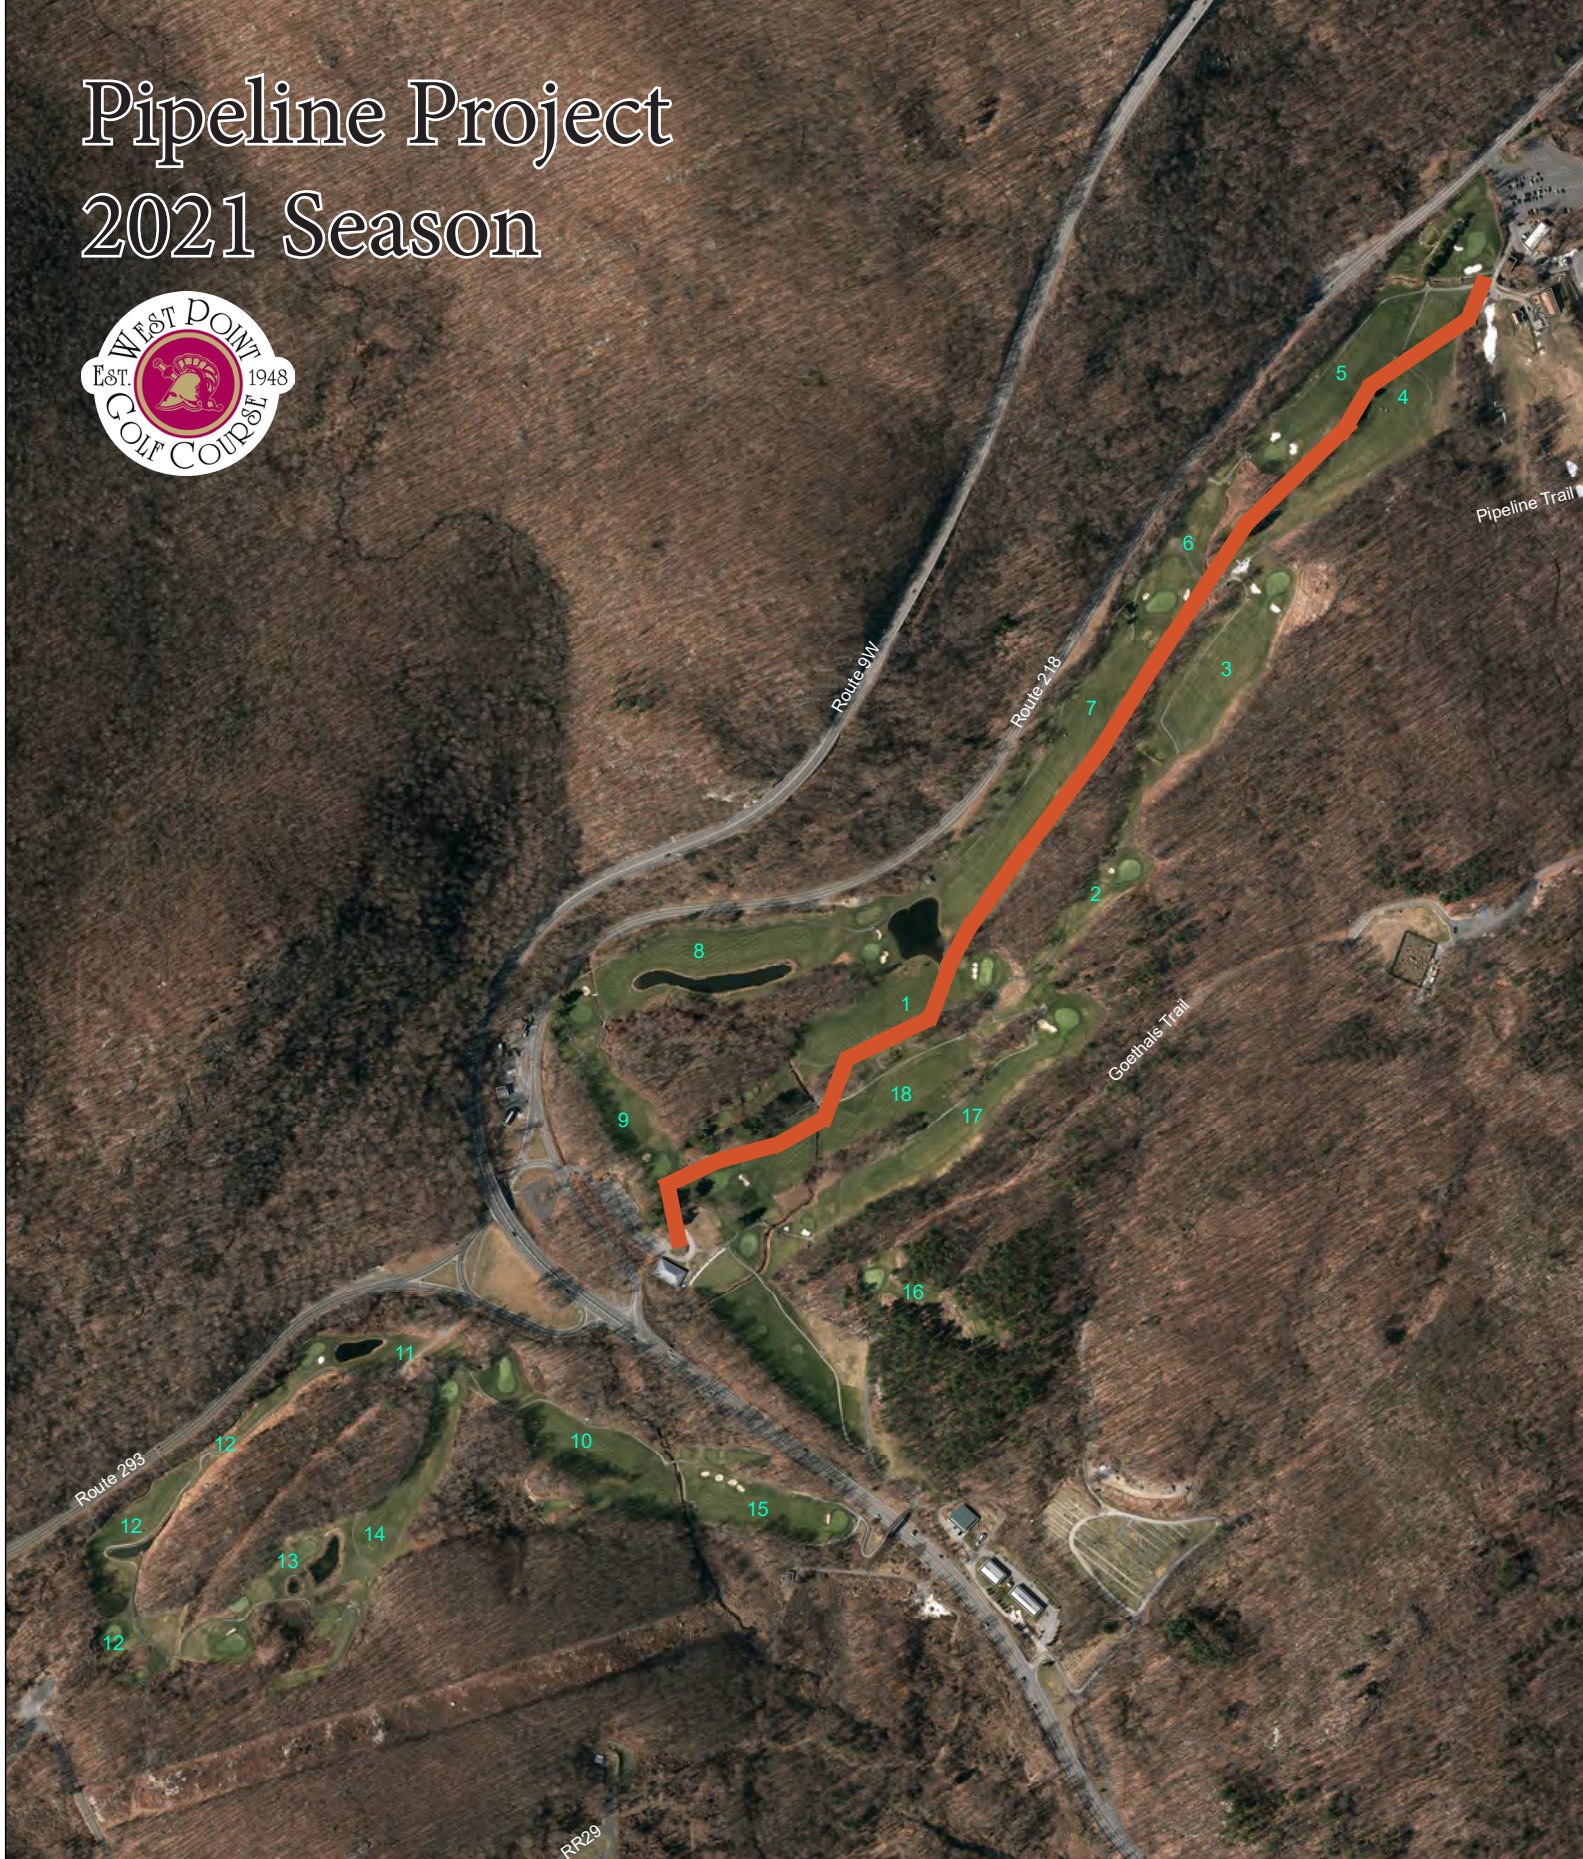

Pipeline Project 2021 Season

250 0 250 500
Feet

West Point
Golf Course