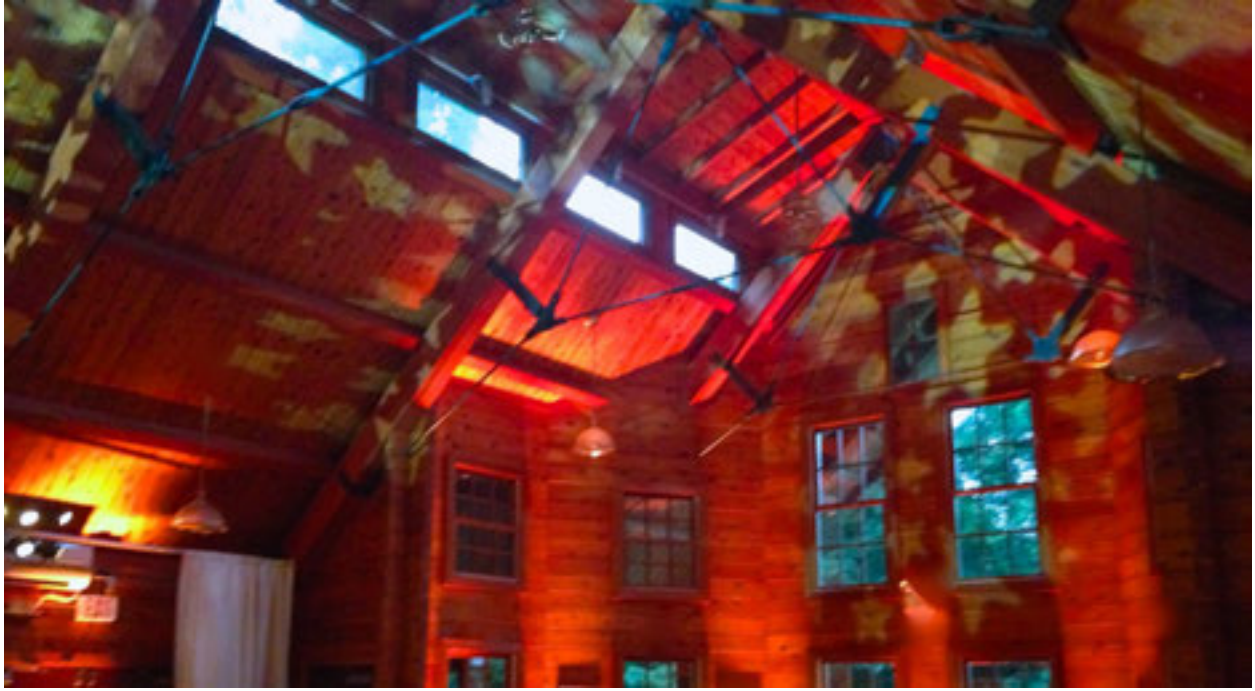

49er Lodge

49er Lodge

**49er Lodge**  
**Up Lighting Effects by Indigo**

49er Lodge Veranda

49er Lodge

**49er Lodge Kitchen**

**Equipped with stove, refrigerator/freezer, and double sink**

**Train Station Wedding Ceremony**

**Train Station Outdoor Patio**

**Train Station Outdoor Patio**

**Train Station Party Set Up - Rear**

**Train Station - Rear**

**Interior Train Station**